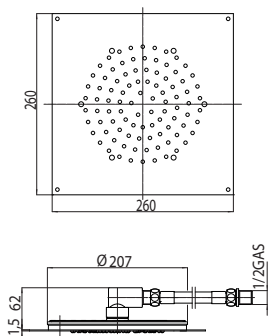

I00717 CUBE-FLAT $\square$ 260

Packaging Box: 6 pz/pcs
40x40x70

Codice/Code	Misura/Size mm	Finitura/Finish
I00717	260 x 260	030 cromo/chrome

Soffione Cube-Flat con flessibile di alimentazione acqua. Installazione a controsoffitto

Cube-Flat shower head with flexible water connection. False ceiling installation

Kopfbrause Cube-Flat mit Versorgungsschlauch. Montage an der Zwischendecke

Plafond de douche Cube-Flat avec flexible pour l'alimentation d'eau. Installation à faux plafond

Rociador Cube-Flat con tubo flexible de alimentación de agua. Instalación falso techo

Душевая лейка Cube-Flat с гибкой подводкой для подключения к водоснабжению. Установка в подвесной потолок