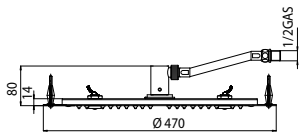

DREAM - OKI LIGHT

Codice/Code	Misura/Size mm	LED	Finitura/Finish	Portata acqua/Water flow
H37454	Ø 470	8	030 cromo/chrome	min 16 L/min

Packaging Box: 1 pz/pcs
15x55x78

Codice/Code	Misura/Size mm	LED	Finitura/Finish	Portata acqua/Water flow
H37398	Ø 370	4	030 cromo/chrome	min 14 L/min

Packaging Box: 1 pz/pcs
16x48x72

FINITURE DISPONIBILI:
Finishing on demand

Code	Finitura	Finishing	Ausführung	Finition	Acabado	Цвет покрытия
030	cromo	chrome	chrom	chromé	cromo	хром
021	oro	gold	gold	or	oro	золотой
045	bianco opaco	matt white	weiss	blanc	blanco	белый
073	nero-opaco	matt - black	schwarz	noir	negro	черный
094	nichel spazz.	satín nickel	satín nikel	nickel satiné	plata	никель шлифованный
075	acciaio spazz. op	mat nickel	edelmatt	acier satiné	niquel	Сталь браш. матовая