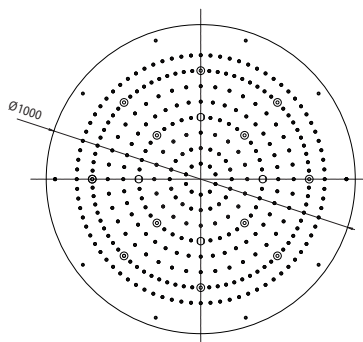

WI0384 DREAM - XL LIGHT

Packaging Box: 1 pz/pcs
15x55x78

Code/Codice	Misura/Size mm	LED	Finitura/Finish	Portata acqua/ Water flow
WI0384	Ø 1000	12	030 cromo/chrome	min 20 L/min