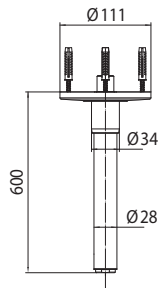

H96000L VERTICAL MIST SPRAY JET