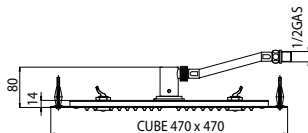

DREAM - CUBE LIGHT

Codice/Code	Misura/Size mm	LED	Finitura/Finish	Portata acqua/Water flow
H37453	470 x 470	10	030 cromo/chrome	min 16 L/min

Packaging Box: 1 pz/pcs
15x55x78

Codice/Code	Misura/Size mm	LED	Finitura/Finish	Portata acqua/Water flow
H37397	370 x 370	4	030 cromo/chrome	min 14 L/min

Packaging Box: 1 pz/pcs
16x48x72