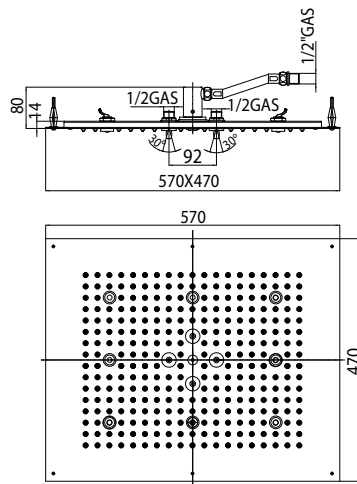

Packaging Box: 1 pz/pcs
15x55x78

Codice/Code	Misura/Size mm	LED	Finitura/Finish	Portata acqua/ Water flow
H38661	570 x 470	8	030 cromo/chrome	min 16 L/min

H38671 - DREAM LIGHT - 2 sprays

- LED Color
- 0 Bianco / White
 - 1 Rosso / Red
 - 2 Blu / Blue
 - 3 Verde / Green
 - 4 Arancio / Orange