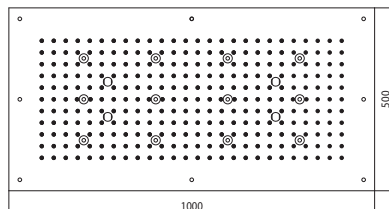

WI0382 DREAM - XL LIGHT

Packaging Box: 1 pz/pcs
15x55x78

Code/Codice	Misura/Size mm	LED	Finitura/Finish	Portata acqua/ Water flow
WI0382	1000x500	12	030 cromo/chrome	min 20 L/min