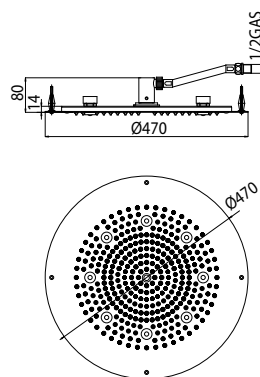

DREAM - OKI LIGHT RGB cromotherapy

Codice/Code	Misura/Size mm	LED	Finitura/Finish	Portata acqua/Water flow
H37457	Ø 470	8	030 cromo/chrome	min 16 L/min

Packaging Box: 1 pz/pcs
15x55x78

Codice/Code	Misura/Size mm	LED	Finitura/Finish	Portata acqua/Water flow
H37452	Ø 370	4	030 cromo/chrome	min 14 L/min

Packaging Box: 1 pz/pcs
16x48x72

FINITURE DISPONIBILI:
Finishing on demand

Code	Finitura	Finishing	Ausführung	Finition	Acabado	Цвет покрытия
030	cromo	chrome	chrom	chromé	cromo	хром
021	oro	gold	gold	or	oro	золотой
045	bianco opaco	matt white	weiss	blanc	blanco	белый
073	nero-opaco	matt - black	schwarz	noir	negro	черный
094	nichel spazz.	satín nickel	satín nikel	nickel satiné	plata	никель шлифованный
075	acciaio spazz. op	mat nickel	edelmatt	acier satiné	niquel	Сталь браш. матовая