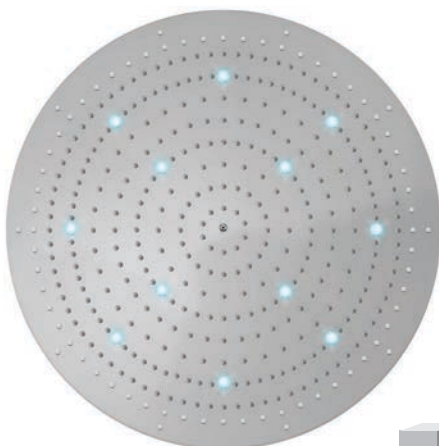

WI0374 DREAM - XL LIGHT RGB CROMOTHERAPY

Packaging Box: 1 pz/pcs
15x55x78

Codice/Code	Misura/Size mm	LED	Finitura/Finish	Portata acqua/ Water flow
WI0374	Ø 1000	12	030 cromo/chrome	min 20 L/min