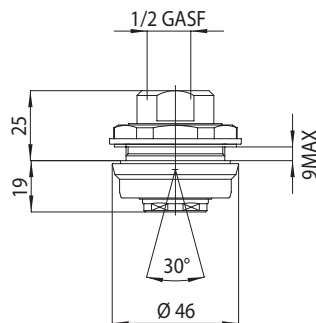

I00110

Packaging Box: 100 pz/pcs
35x25x40

Soffione laterale orientabile con getto massaggio in ottone

Brass body spray orientable shower, massage spray

Schwenkbare aus Messing Seitenbrause mit Massagestrahl

Body jet latéral de laiton orientable avec jet massage

Ducha lateral latón con rótula orientable, masaje

Форсунка боковая поворотная с массажной струей, из латуни

Codice/Code	Misura/Size mm	Finitura/Finish

I00110	1/2" F	030 cromo/chrome