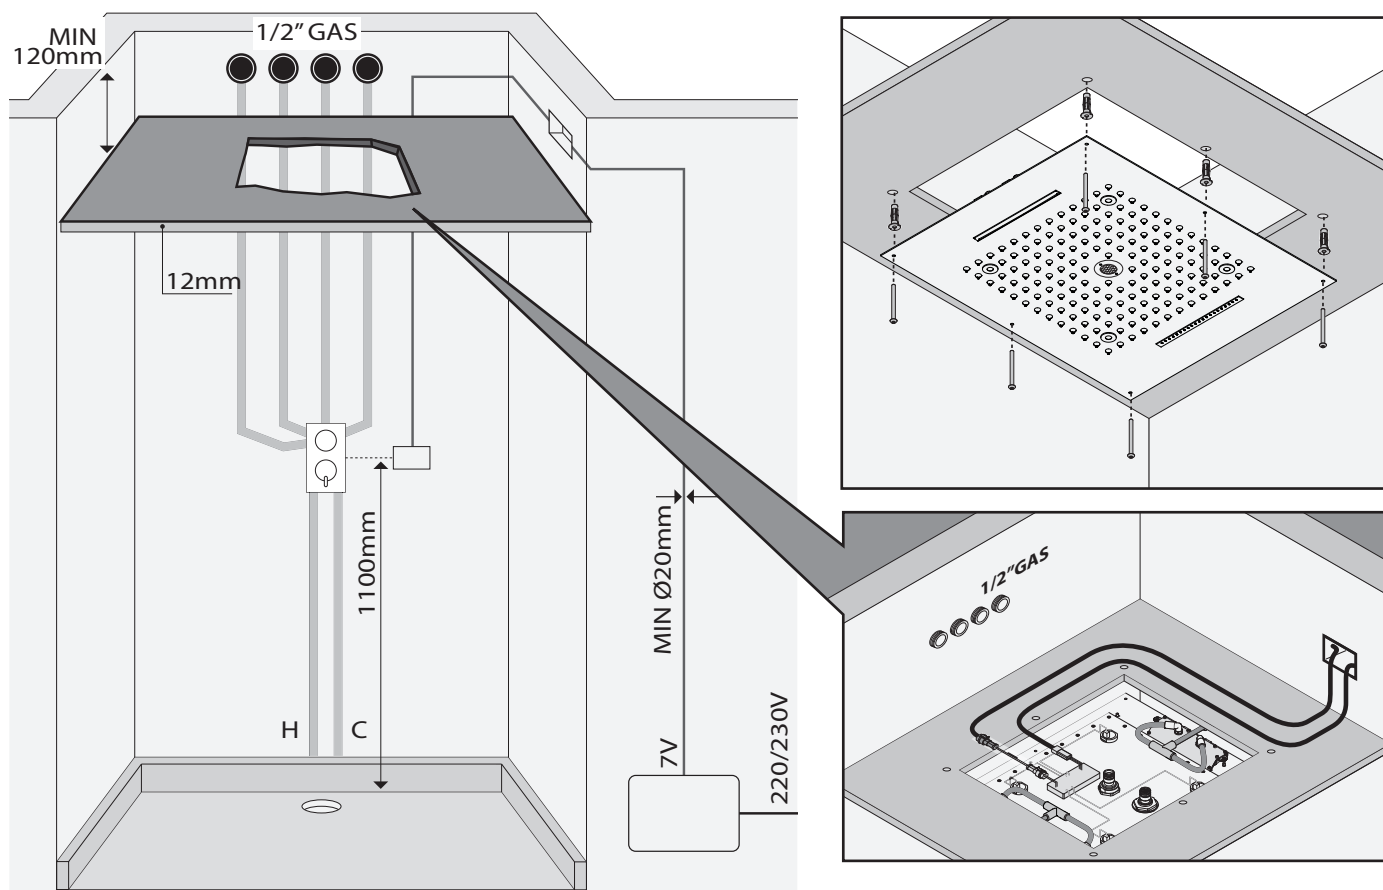

All Bossini Dream ceiling-mounted showerheads have a built-in air suction duct in the water distribution chamber. This device, patented by Bossini, allows you to immediately discharge the residual water from the distribution chamber when you close the mixer, thereby minimizing water stagnation inside the showerhead.

CROMO THERAPY

DREAM

MULTIFUNCTIONS

2-3-4 SPRAYS

Soffioni da controsoffitto - False ceiling showerheads - Kopfbrausen für Montage an der Zwischendecke - Douches pour installation à faux plafond - Ducha de falso techo