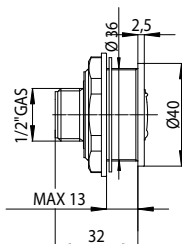

I02148 TONDO-FLAT-MAS - BOX

Packaging Box: 100 pz/pcs
35x25x40

Soffione laterale getto massaggio, in ottone. Installazione per pannelli doccia

Brass body spray, Massage spray. For shower panels installation

Seitenbrause aus Messing Massagestrahl. Montage an Duschpaneel

Body jet latéral laiton avec jet massage. Installation pour cabines de douche

Ducha lateral latón chorro masaje. Instalación paneles de ducha

Форсунка боковая с массажной струей, из латуни. Установка в душевую панель

Codice/Code	Misura/Size mm	Finitura/Finish
I02148	Ø 40 - 1/2" M GAS	030 cromo/chrome