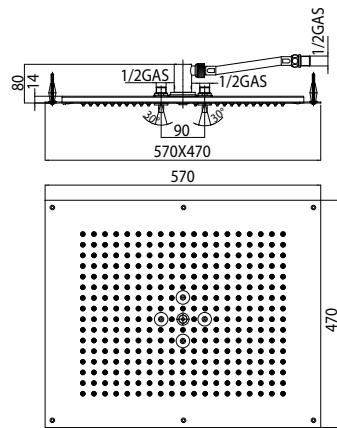

H38657 DREAM - 2 sprays