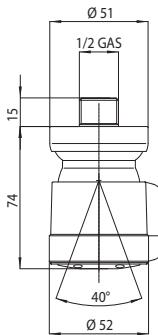

Codice/Code	Misura/Size mm	Finitura/Finish
-------------	----------------	-----------------

I00125	1/2" M GAS	030 cromo/chrome
I00124	1/2" F NPT	030 cromo/chrome

I00102-104-105 DUO BODY SPRAY

Packaging Box: 100 pz/pcs
35x35x50