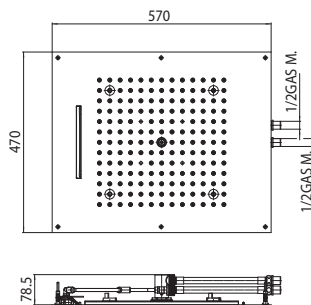

H38905 DREAM/2 - RGB CROMOTHERAPY 2 SPRAYS

Wide rain spray - Cascade spray

Packaging Box: 1 pz/pcs
15x55x78

Soffione Dream/2 a due funzioni con luci LED RGB, trasformatore a basso voltaggio, tastiera di controllo per Cromoterapia e flessibile di alimentazione acqua. Installazione a controsoffitto

Dream/2 Shower head two functions with RGB LED Lights, low voltage transformer, Control keyboard for Cromotherapy and flexible water connection. False ceiling installation

Kopfbrause Dream/2 mit zwei-Funktionen mit RGB LED Lichten, Niederspannungstrafo, Steuertastenfeld für Cromotherapie und Versorgungsschlauch. Montage an der Zwischendecke

Plafond de douche Dream/2 deux jets avec lumières LED RGB, transformateur à bas voltage, clavier de contrôle pour Cromothérapie et flexible pour l'alimentation d'eau. Installation à faux plafond

Rociador Dream/2 de dos posiciones con luces LED RGB, transformador de seguridad, teclado de control para Cromoterapia y tubo flexible de alimentación de agua. Instalación falso techo

Душевые лейки Dream/2 с двумя функциями, светодиодами LED RGB, трансформатором низкого напряжения, блоком управления для Cromoterapia и гибкой подводкой для подключения к водоснабжению. Установка в подвесной потолок

Codice/Code	Misura/Size mm	LED	Finitura/Finish	Portata acqua/ Water flow
H38905	570 x 470	4	030 cromo/chrome	min 16 L/min