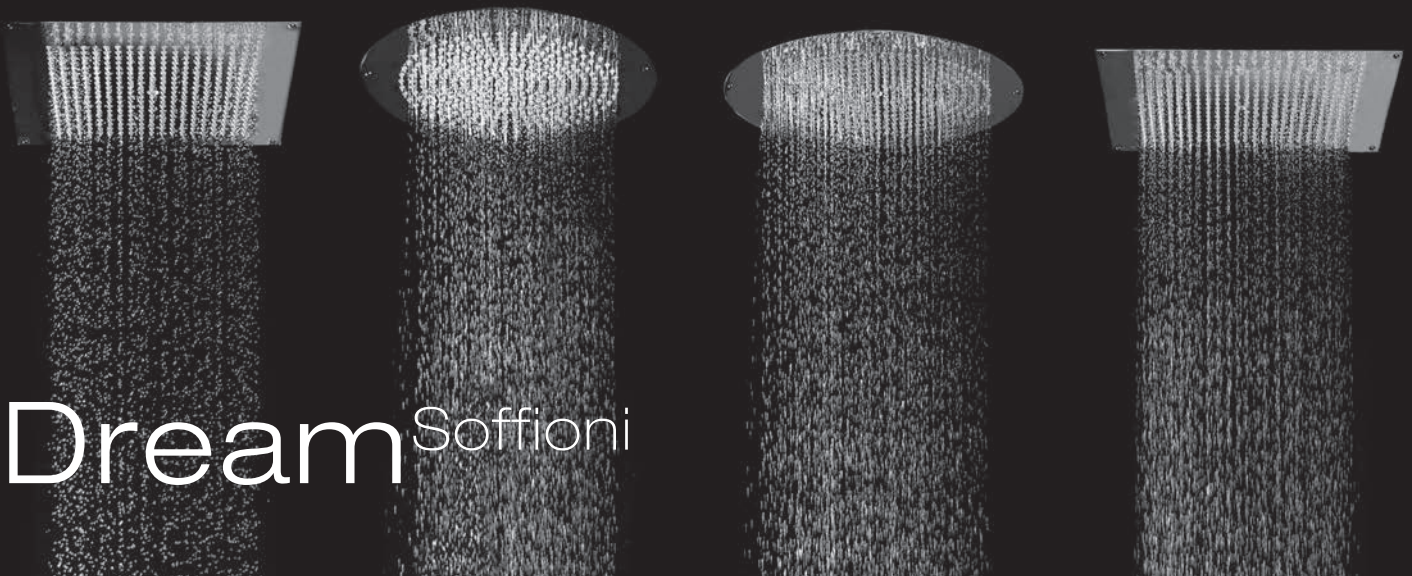

Достаточно 16 литров воды в минуту для оптимального функционирования души Dream. Действительно, лейка установленная параллельно полу, позволяет воде вытекать в «свободном падении», напоминающем летний дождь. Устанавливая души линии Dream, рекомендуем использовать запорные краны с пропускной способностью не менее 25 литров воды в минуту. Естественно, чем больше пропускная способность крана, тем выше функциональность душевой лейки. Также, необходимо убедиться, что горячая вода, независимо от вида водоснабжения (водопровод, бойлер), подается в достаточном количестве для корректной работы лейки. Все душевые лейки Dream, оснащены специальным разгрузочным устройством, встроенным в центр распределительной поверхности, которое минимизирует застой воды внутри душа. Данная система запатентована компанией Bossini.

Dream Soffioni