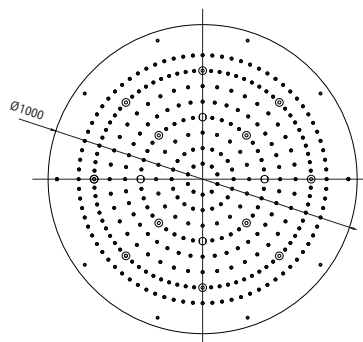

WI0374 DREAM - XL LIGHT RGB CROMOTHERAPY

Packaging Box: 1 pz/pcs
15x55x78

Codice/Code	Misura/Size mm	LED	Finitura/Finish	Portata acqua/ Water flow
WI0374	Ø 1000	12	030 cromo/chrome	min 20 L/min