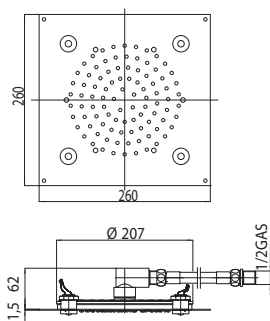

I01723 CUBE-FLAT LIGHT RGB $\square$ 260

Soffione Cube-Flat con luci LED RGB, trasformatore a basso voltaggio, tastiera di controllo per Cromoterapia e flessibile di alimentazione acqua. Installazione a controsoffitto

Cube-Flat Shower head with RGB LED Lights, low voltage transformer, control keyboard for Chromotherapy and flexible water connection. False ceiling installation

Kopfbrause Cube-Flat mit RGB LED Lichtern, Niederspannungstrafo, Steuertastenfeld für Chromotherapie und Versorgungsschlauch. Montage an der Zwischendecke

Plafond de Douche Cube-Flat avec lumières LED RGB, transformateur à bas voltage, clavier de contrôle pour Chromothérapie et flexible pour l'alimentation d'eau. Installation à faux plafond

Rociador Cube-Flat con luces LED RGB, transformador de seguridad, teclard de control para Cromoterapia y tubo flexible de alimentación de agua. Instalación falso techo

Душевые лейки Cube-Flat со светодиодами LED RGB, трансформатором низкого напряжения, блоком управления для Cromoterapia и гибкой подводкой для подключения к водоснабжению. Установка в подвесной потолок

Packaging Box: 6 pz/pcs
40x40x70

Codice/Code	Misura/Size mm	LED	Finitura/Finish
I01723	260 x 260	4	030 cromo/chrome