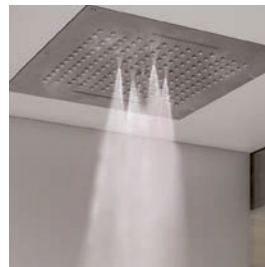

Cascata pettine/
Rain waterfall spray

Nebulizzato/
Mist spray