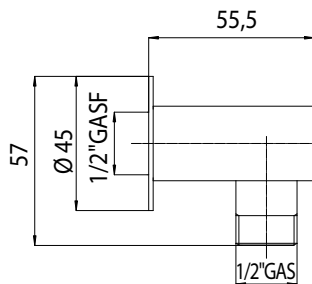

V00236

Packaging Box: 100 pz/pcs
35x25x40

Presad'acqua Slim ottone con rosone 1/2" M x 1/2" F
Slim brass water supply elbow with flange 1/2" M x 1/2" F
Slim Wandanschlussbogen aus Messing 1/2" M x 1/2" F
Sortie murale Slim laiton 1/2" M x 1/2" F
Toma de agua Slim latón 1/2" M x 1/2" H
Водорозетка Slim из латуни с фланцем 1/2" M x 1/2" F

Finitura/Finish

030 cromo/chrome