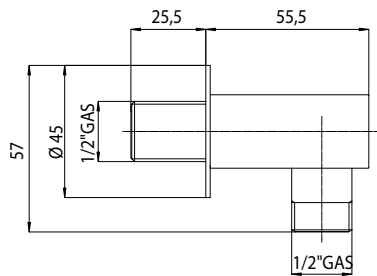

V00230 1/2" M x 1/2" F GAS

V00233 1/2" M x 1/2" F NPT

Finitura/Finish

030 cromo/chrome

035 cr.satin/chrome mat.

094 nichel sp./satin nickel

V00235

Packaging Box: 50 pz/pcs
40x25x25